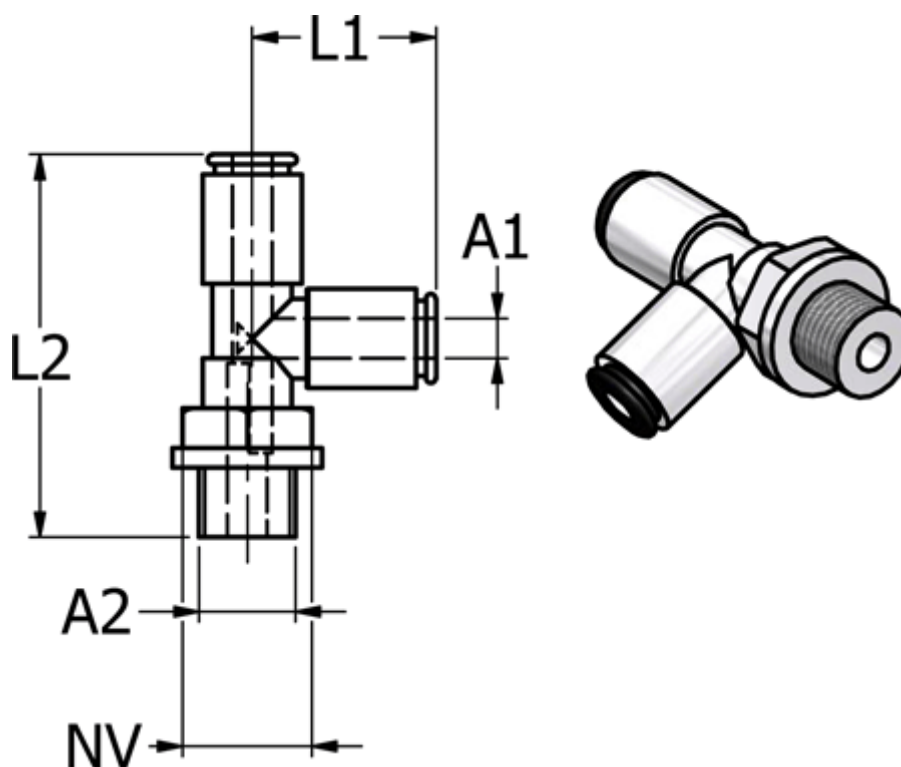

Data Sheet

Article number: 5867380186

Description: Metal fitting 738.018-6, Ø6 - G 1/8"
Tee-connector

Measures

	=
Ext. Hose diameter A1	= 6
L1	= 21.9
L2	= 41
NV	= 12
Thread A2	= G 1/8"